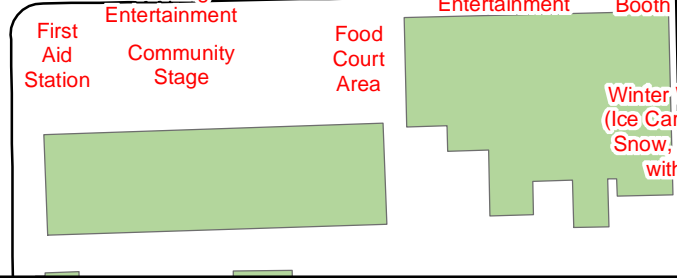

Main Stage

Christmas Tree

Parade Emcee Stand

Vendor Booths

Strolling Entertainment

Vendor Booths

Main Street

Holiday at the Hall Festival  
December 4, 2004  
City of Lewisville, Texas

First Aid Station

Community Stage

Food Court Area

Strolling Entertainment

Strolling Entertainment

Event Info. Booth

Winter Wonderland (Ice Carving Village, Snow, North Pole with Santa)

Entertainment Vignette