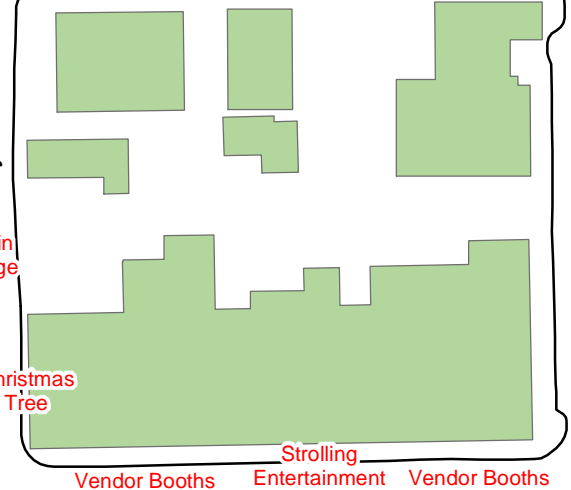

Event Parking

CCA - Festival of Trees

Breakfast with Santa

Motorcycle Toy Run

Santa Shuttle Stop  
Tour of Homes Stop

Carriage Ride Pickup

Poydras Street

Vendor Booths

Main Stage

Christmas Tree

Parade Emcee Stand

Vendor Booths

Strolling Entertainment

Vendor Booths

Main Street

Holiday at the Hall Festival  
December 4, 2004  
City of Lewisville, Texas

First Aid Station

Community Stage

Food Court Area

Strolling Entertainment

Strolling Entertainment

Event Info. Booth

Winter Wonderland (Ice Carving Village, Snow, North Pole with Santa)

Entertainment Vignette

Carnival Games